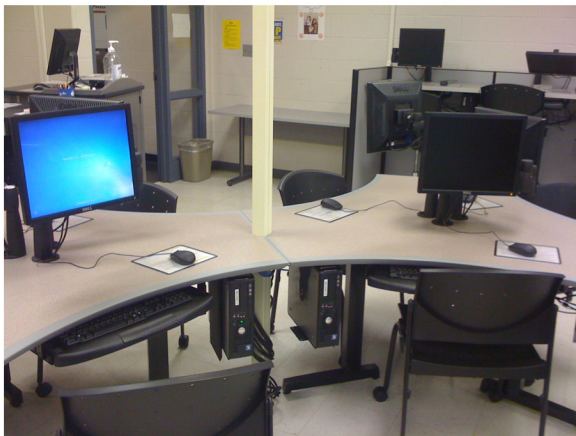

fixturesfurniture

an izzy+ company

This community college needed a table that allowed three students to work in a math lab. The unique shape of our Fixtures Dewey '6 Top' table, ganged together, allows the professor to work with each student without disturbing the other students at the table. Note that the tables are available in both seated and counter height.